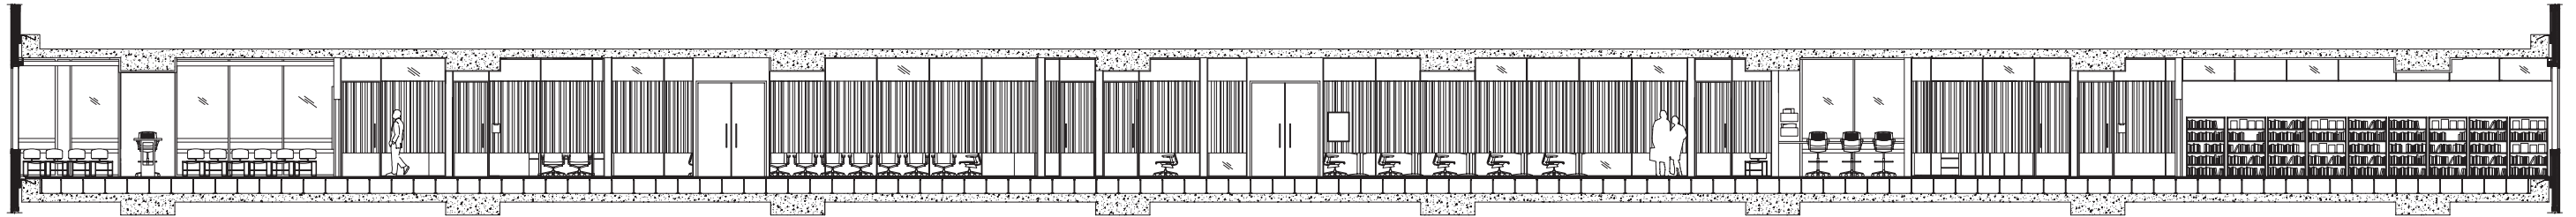

CANADIAN WORKPLACE FLOOR PLAN  
SCALE: N.T.S

CANADIAN WORKPLACE ACTIVITY SPACE FLOOR PLAN  
SCALE: N.T.S

CANADIAN WORKPLACE ACTIVITY SPACE FLOOR PLAN  
SCALE: N.T.S

Legend

Sr. Exec	Senior Executive
Sr. Man	Senior Management
Man	Management
o	Outsourcing Consultant or Analyst
t	Technology Consultant or Analyst
m	Marketing & Communications
hr	Human Resources
ac	Accounting & Finance
ad	Administration
exec.ass	Senior Executive Assistant
tech	Technologist

1 CANADIAN WORKPLACE SECTION VIEW LOOKING WEST  
SCALE: N.T.S

2 CANADIAN WORKPLACE SECTION VIEW LOOKING EAST  
SCALE: N.T.S

WORKPLACE RECEPTION PERSPECTIVE VIEW LOOKING SOUTH

WORKPLACE RECEPTION PERSPECTIVE VIEW LOOKING SOUTH WEST

CANADIAN RECEPTION HALLWAY PERSPECTIVE VIEW LOOKING SOUTH

3 JAPANESE WORKPLACE SECTION VIEW LOOKING SOUTH  
SCALE: N.T.S

4 CANADIAN WORKPLACE SECTION VIEW LOOKING NORTH  
SCALE: N.T.S

CLIENT CONFERENCE ROOM PERSPECTIVE VIEW LOOKING NORTH EAST

CANADIAN WORKSTATION

CANADIAN WORKSPACE PERSPECTIVE VIEW LOOKING SOUTH EAST

**A** RIBBON CEILING DETAIL: EXONOMETRIC VIEW  
SCALE: N.T.S

RIBBON DETAIL ELEVATION VIEW  
 SCALE: N.T.S