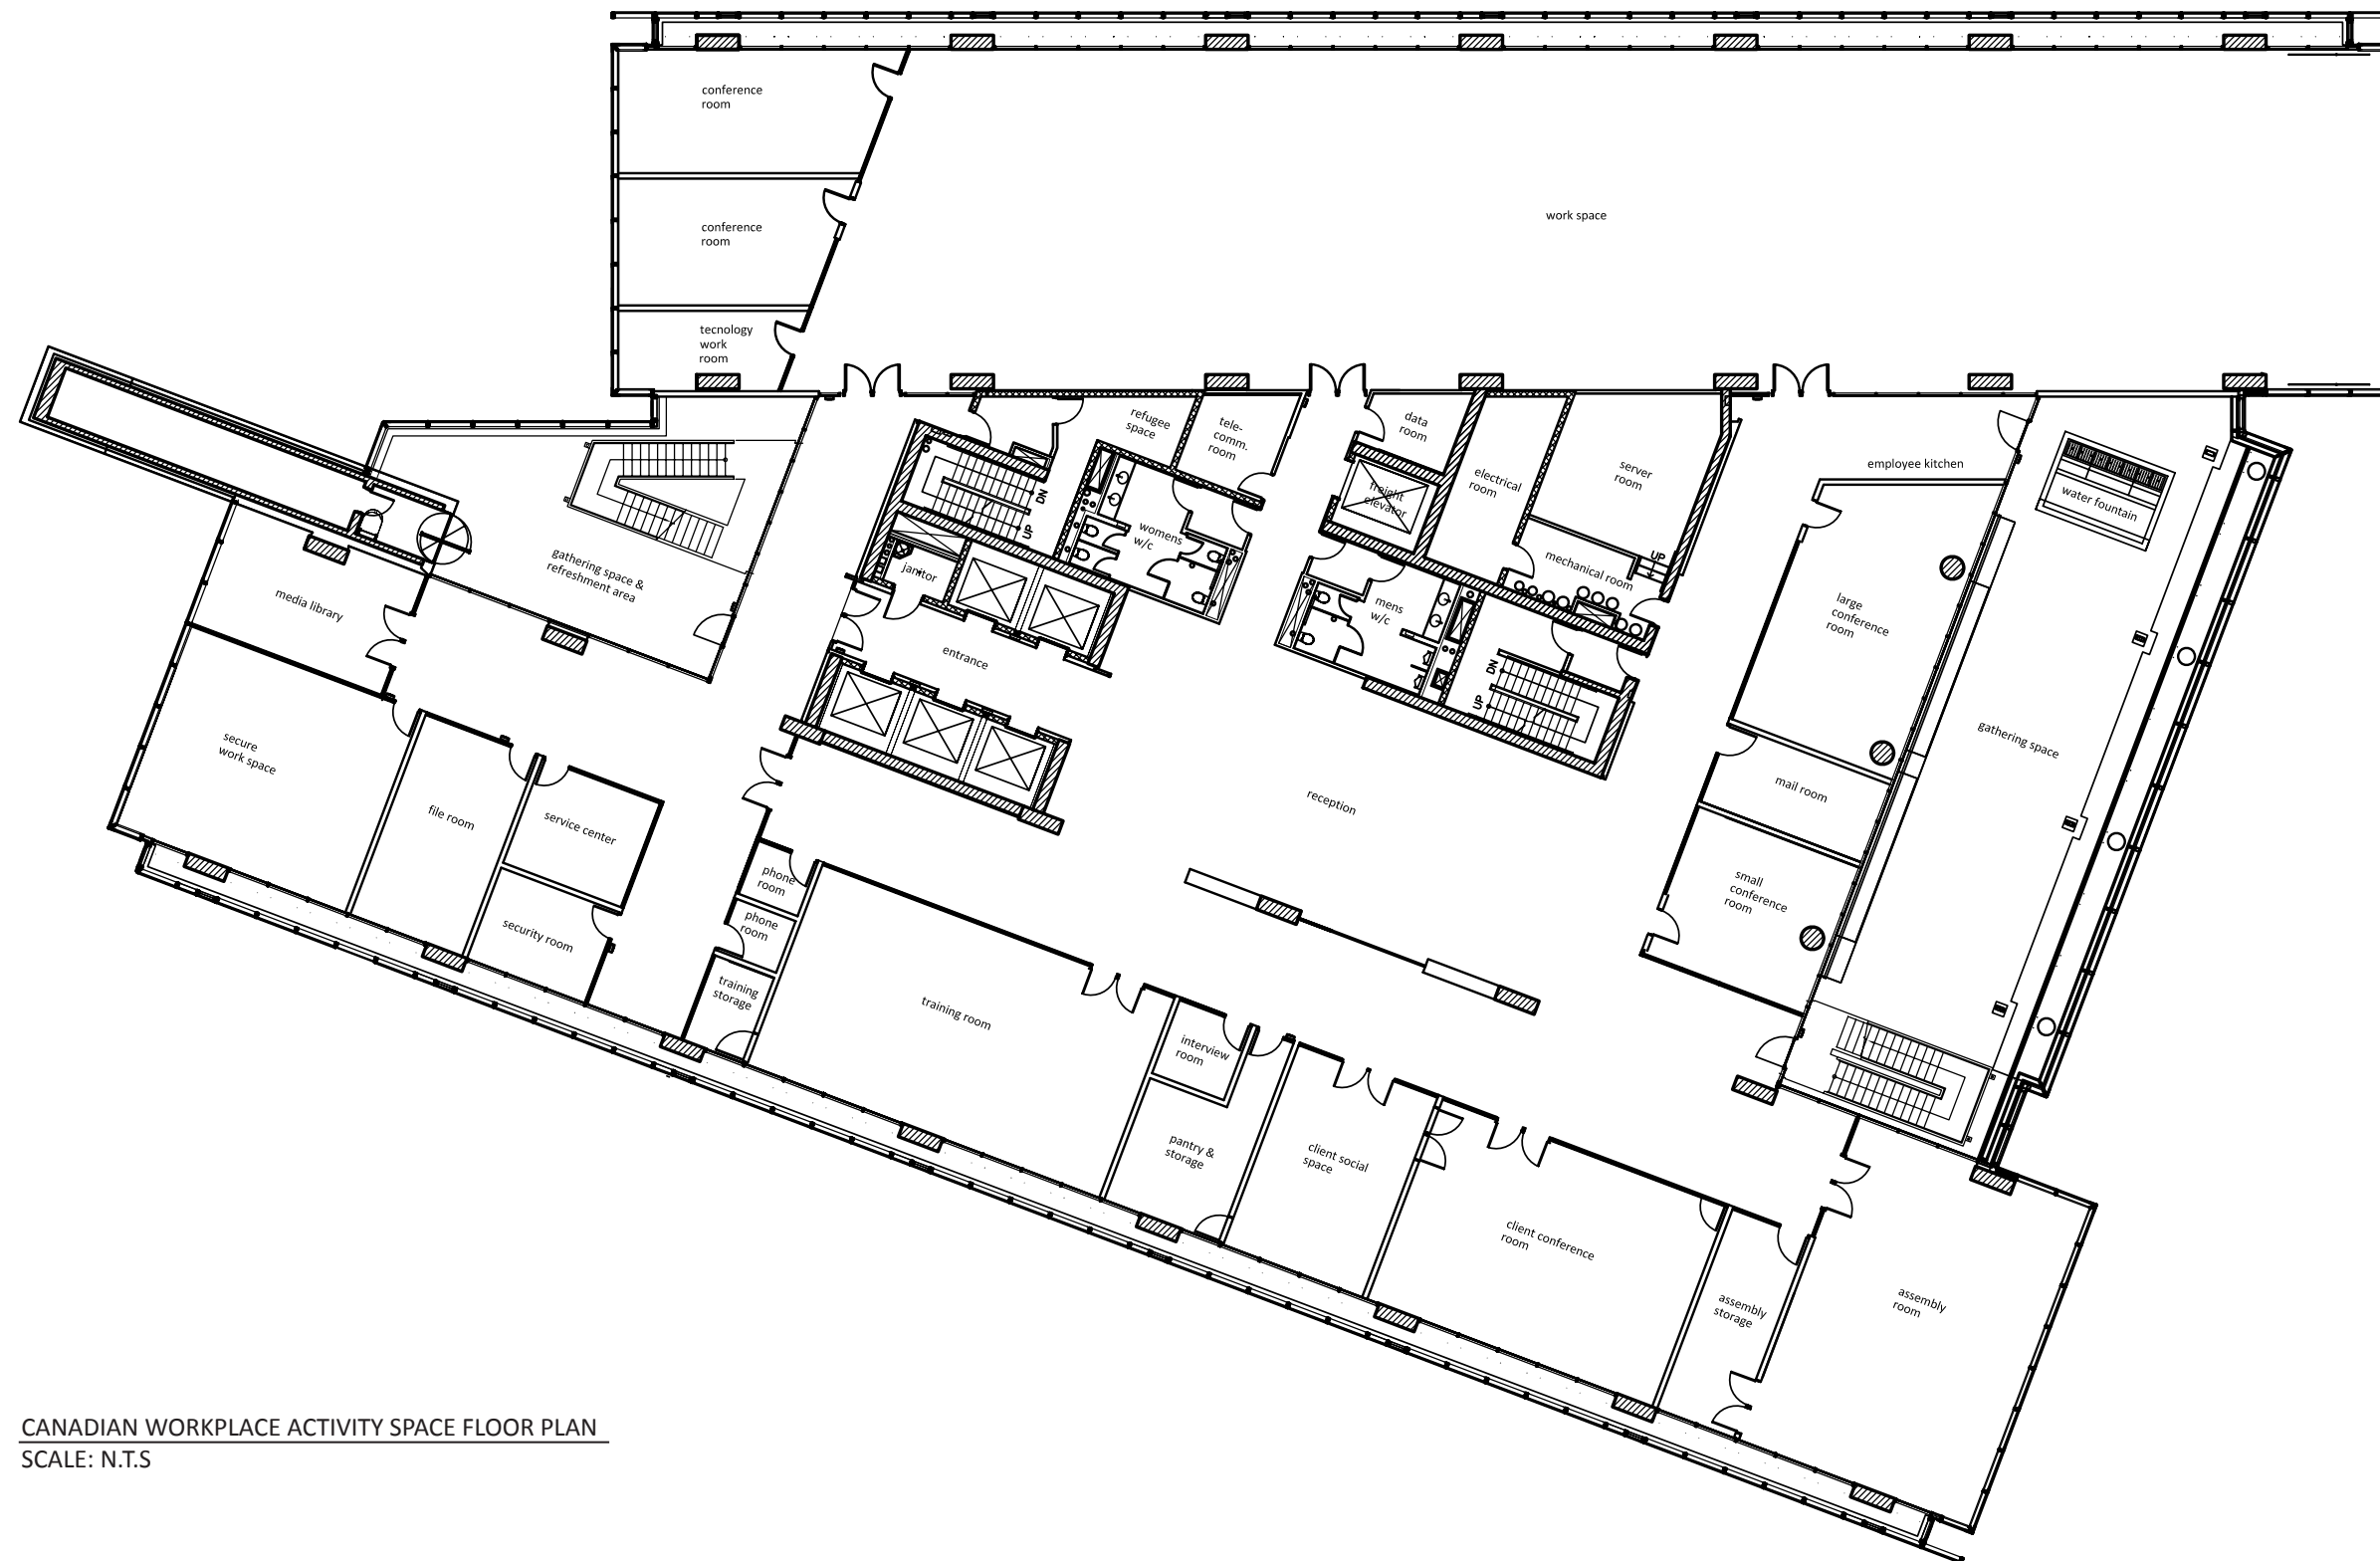

JAPANESE WORKPLACE FLOOR PLAN  
SCALE: N.T.S

CANADIAN WORKPLACE ACTIVITY SPACE FLOOR PLAN  
SCALE: N.T.S

JAPANESE WORKPLACE ACTIVITY SPACE FLOOR PLAN  
SCALE: N.T.S

Legend

Sr. Exec	Senior Executive
Sr. Man	Senior Management
Man	Management
o	Outsourcing Consultant or Analyst
t	Technology Consultant or Analyst
m	Marketing & Communications
hr	Human Resources
ac	Accounting & Finance
ad	Administration
exec.ass	Senior Executive Assistant
tech	Technologist

CANADIAN WORKPLACE FLOOR PLAN  
SCALE: N.T.S

CANADIAN WORKPLACE ACTIVITY SPACE FLOOR PLAN  
SCALE: N.T.S

CANADIAN WORKPLACE ACTIVITY SPACE FLOOR PLAN  
SCALE: N.T.S

Legend

Sr. Exec	Senior Executive
Sr. Man	Senior Management
Man	Management
o	Outsourcing Consultant or Analyst
t	Technology Consultant or Analyst
m	Marketing & Communications
hr	Human Resources
ac	Accounting & Finance
ad	Administration
exec.ass	Senior Executive Assistant
tech	Technologist

1 CANADIAN WORKPLACE SECTION VIEW LOOKING WEST  
SCALE: N.T.S

2 CANADIAN WORKPLACE SECTION VIEW LOOKING EAST  
SCALE: N.T.S

WORKPLACE RECEPTION PERSPECTIVE VIEW LOOKING SOUTH

WORKPLACE RECEPTION PERSPECTIVE VIEW LOOKING SOUTH WEST

CANADIAN WORKSTATION

CANADIAN WORKSPACE PERSPECTIVE VIEW LOOKING SOUTH EAST

**A** RIBBON CEILING DETAIL: EXONOMETRIC VIEW  
SCALE: N.T.S

RIBBON DETAIL ELEVATION VIEW  
 SCALE: N.T.S