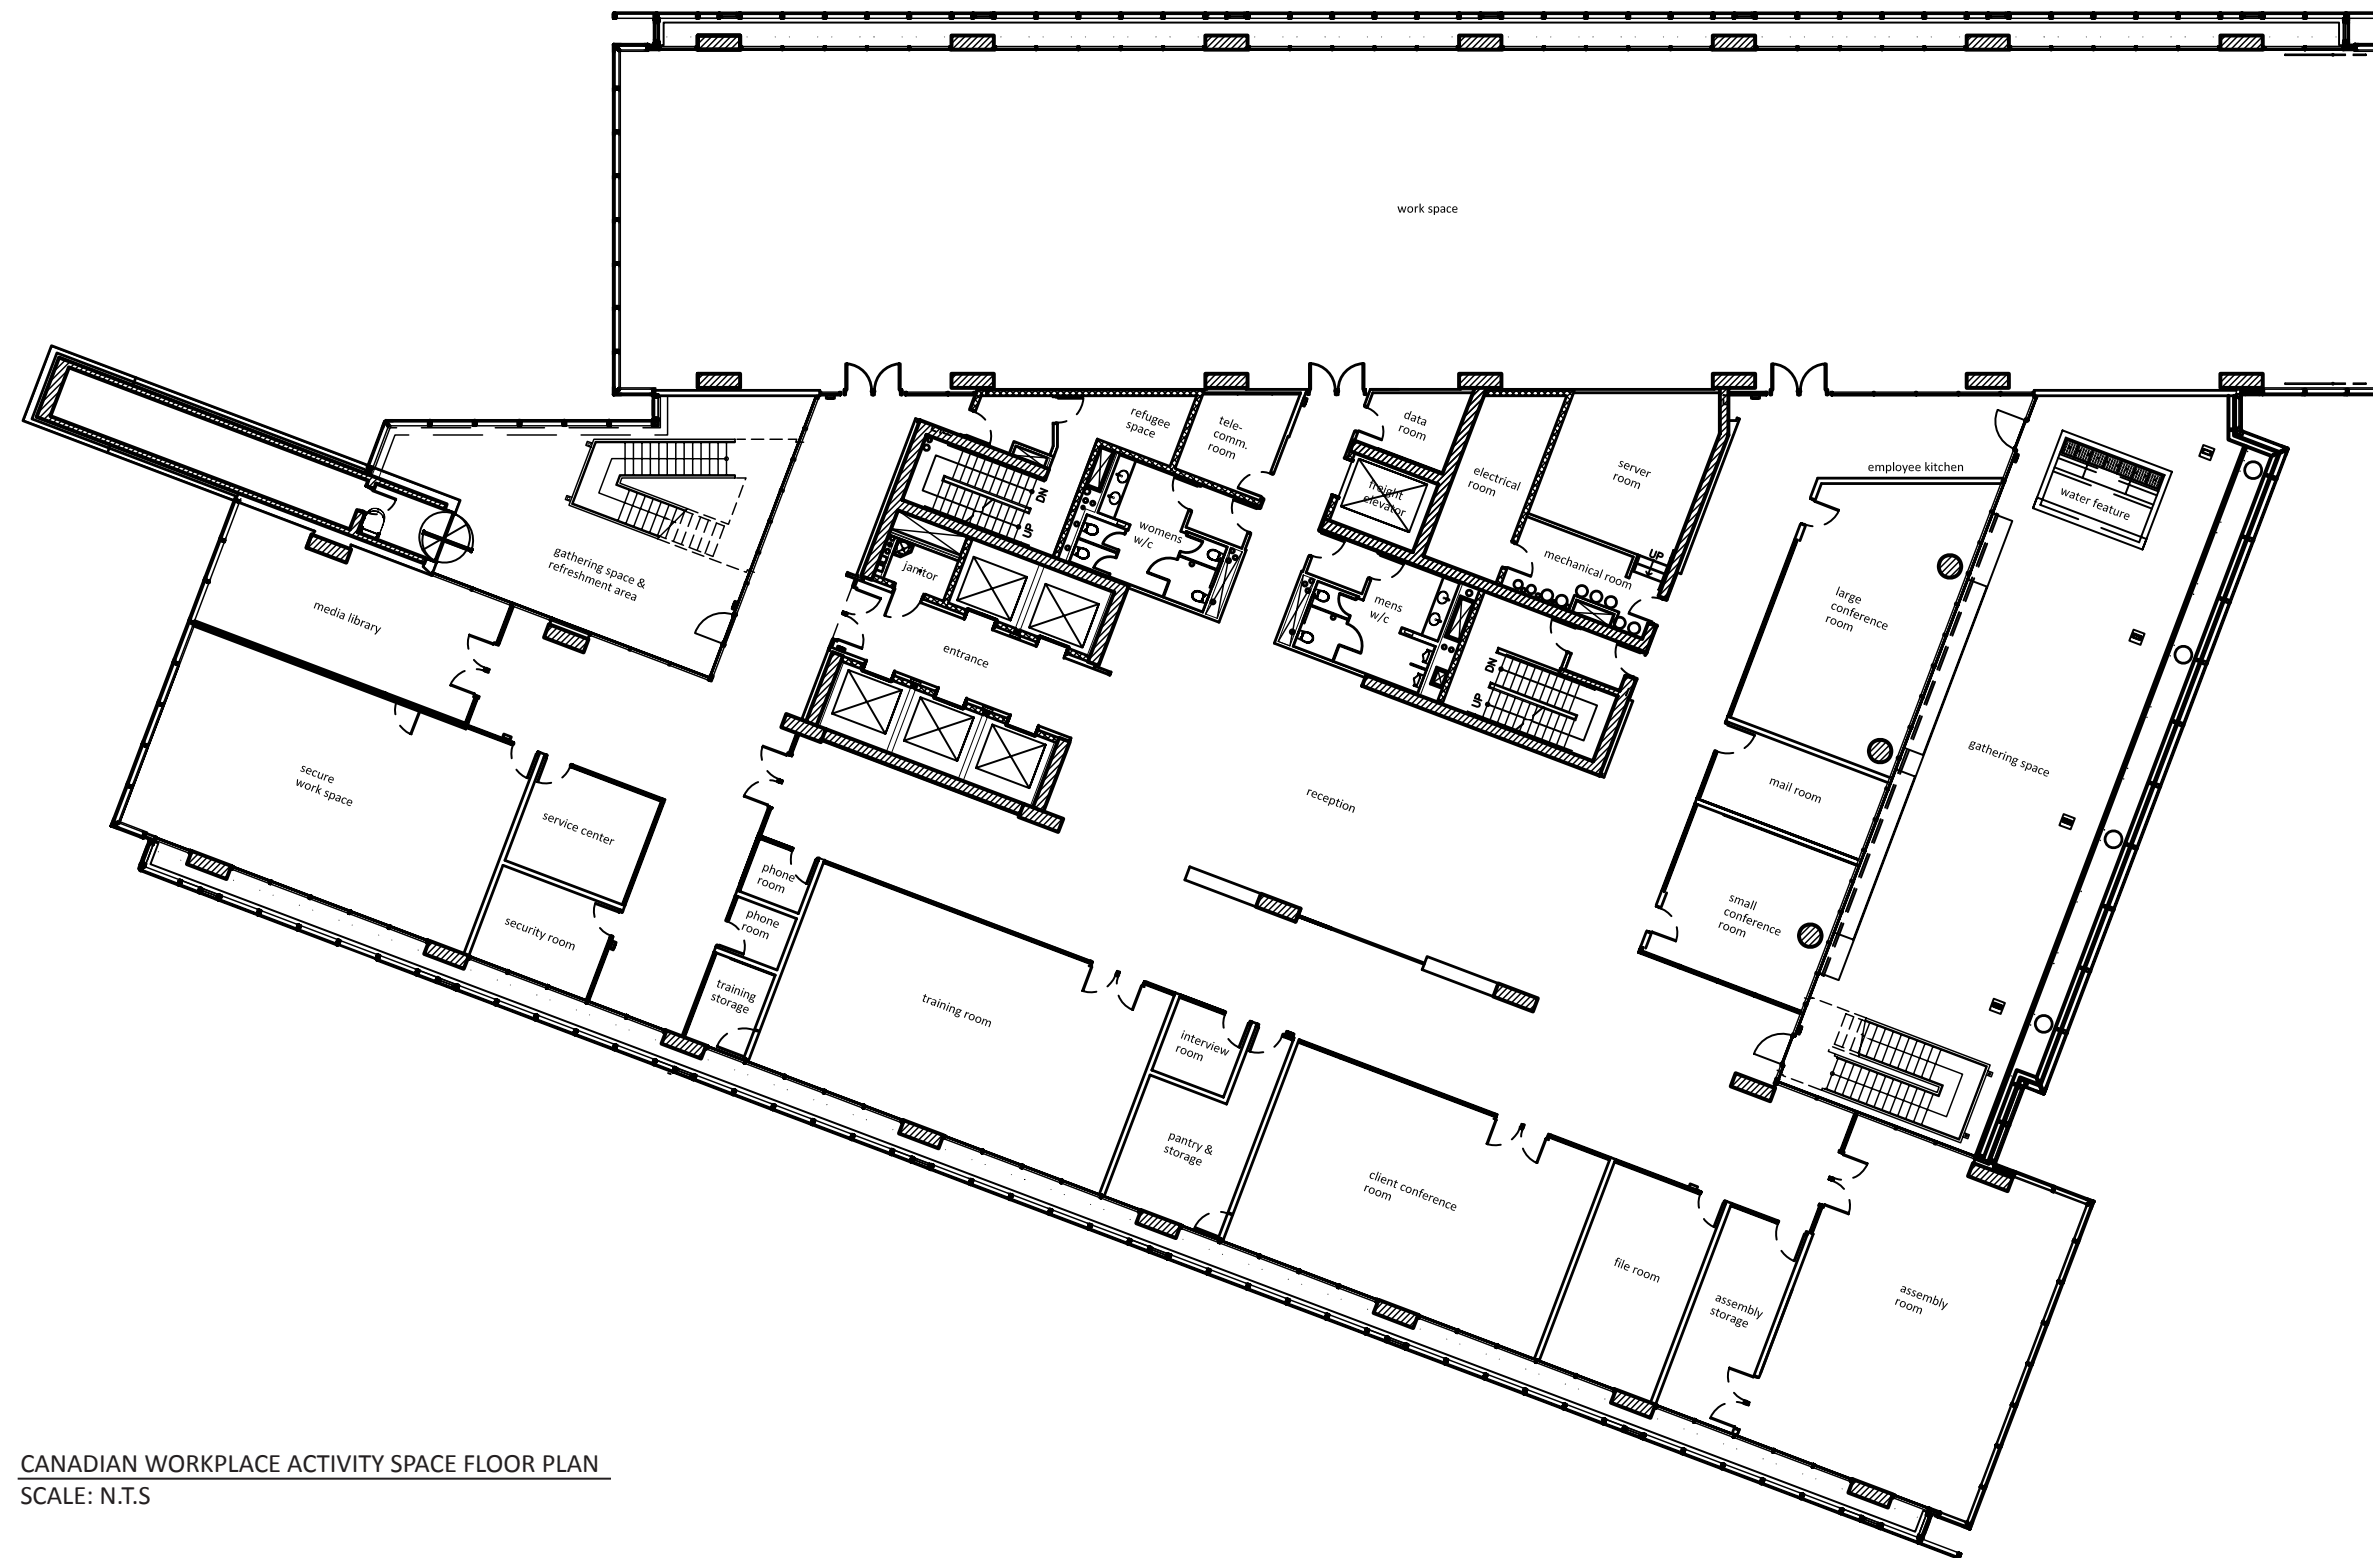

JAPANESE WORKPLACE FLOOR PLAN  
SCALE: N.T.S

CANADIAN WORKPLACE ACTIVITY SPACE FLOOR PLAN  
SCALE: N.T.S

JAPANESE WORKPLACE ACTIVITY SPACE FLOOR PLAN  
SCALE: N.T.S

Legend

Sr. Exec	Senior Executive
Sr. Man	Senior Management
Man	Management
o	Outsourcing Consultant or Analyst
t	Technology Consultant or Analyst
m	Marketing & Communications
hr	Human Resources
ac	Accounting & Finance
ad	Administration
exec.ass	Senior Executive Assistant
tech	Technologist

CANADIAN WORKPLACE FLOOR PLAN  
SCALE: N.T.S

CANADIAN WORKPLACE ACTIVITY SPACE FLOOR PLAN  
SCALE: N.T.S

CANADIAN WORKPLACE ACTIVITY SPACE FLOOR PLAN  
SCALE: N.T.S

Legend

Sr. Exec	Senior Executive
Sr. Man	Senior Management
Man	Management
o	Outsourcing Consultant or Analyst
t	Technology Consultant or Analyst
m	Marketing & Communications
hr	Human Resources
ac	Accounting & Finance
ad	Administration
exec.ass	Senior Executive Assistant
tech	Technologist

1 CANADIAN WORKPLACE SECTION VIEW LOOKING WEST  
SCALE: N.T.S

2 CANADIAN WORKPLACE SECTION VIEW LOOKING EAST  
SCALE: N.T.S

WORKPLACE RECEPTION PERSPECTIVE VIEW LOOKING SOUTH

WORKPLACE RECEPTION PERSPECTIVE VIEW LOOKING SOUTH WEST

CANADIAN WORKSTATION

CANADIAN WORKSPACE PERSPECTIVE VIEW LOOKING SOUTH EAST

**A** RIBBON CEILING DETAIL: EXONOMETRIC VIEW  
SCALE: N.T.S

RIBBON DETAIL ELEVATION VIEW  
 SCALE: N.T.S