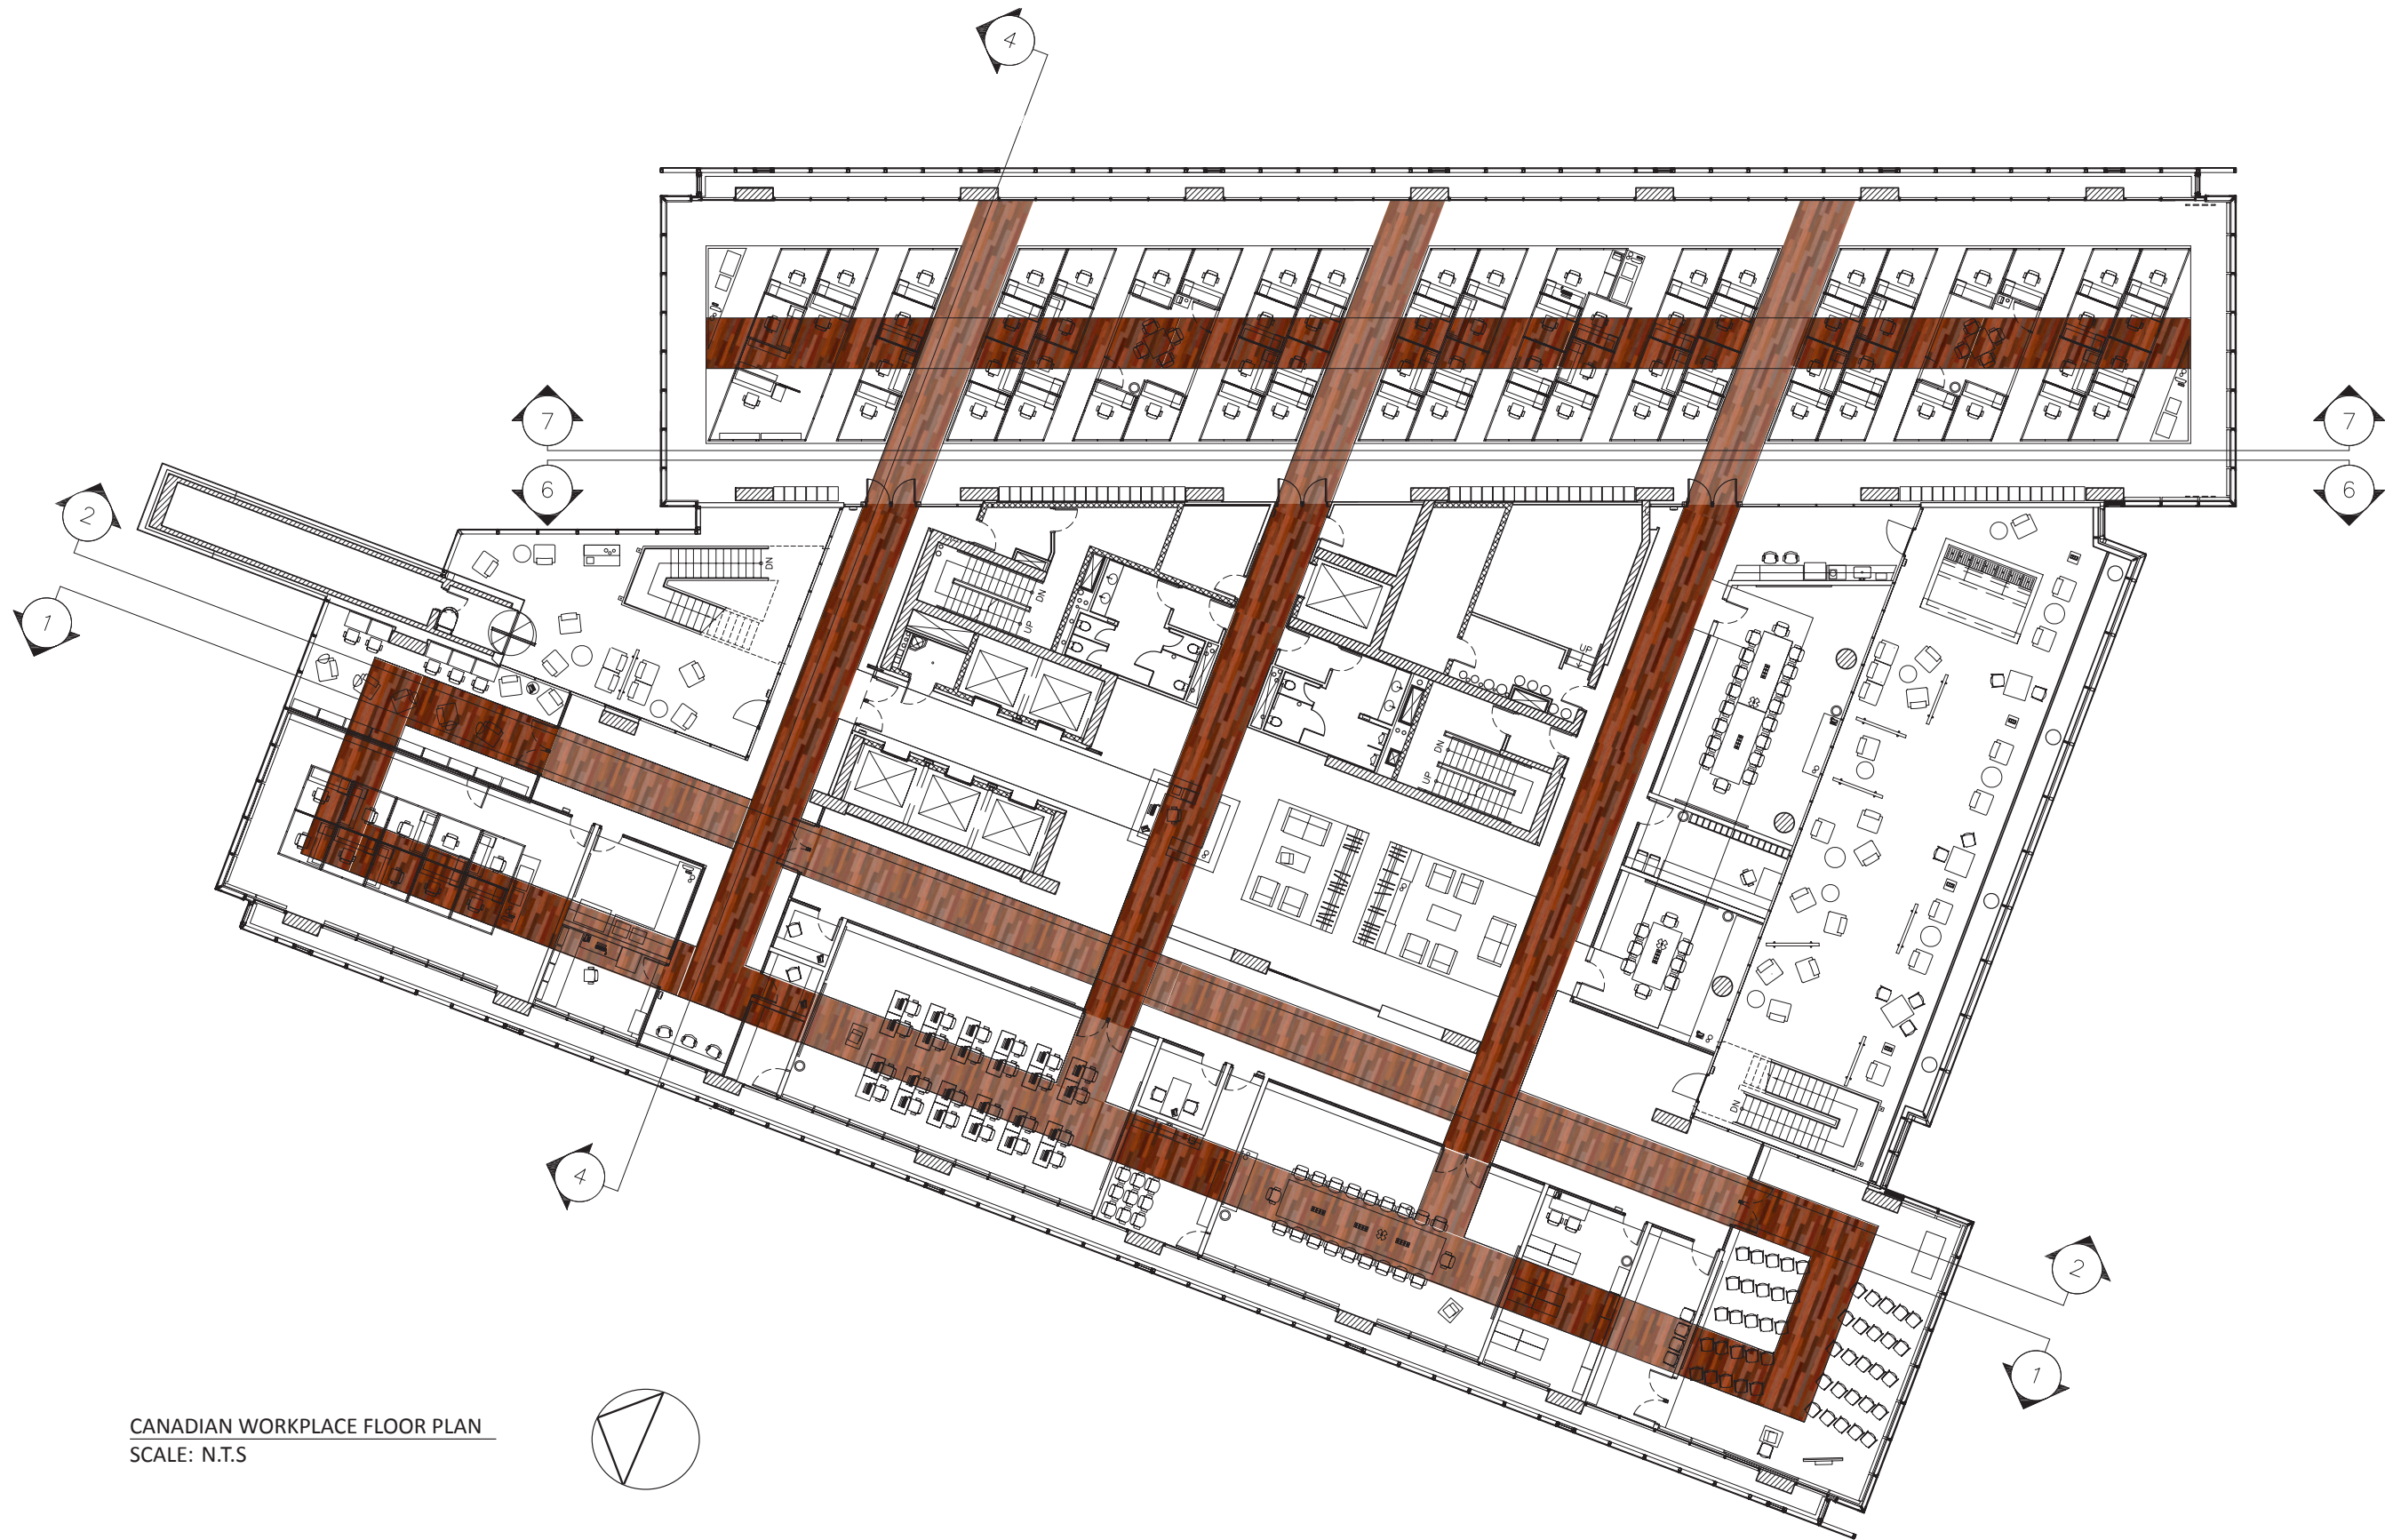

JAPANESE WORKPLACE FLOOR PLAN  
SCALE: N.T.S

CANADIAN WORKPLACE ACTIVITY SPACE FLOOR PLAN  
SCALE: N.T.S

JAPANESE WORKPLACE ACTIVITY SPACE FLOOR PLAN  
SCALE: N.T.S

Legend

Sr. Exec	Senior Executive
Sr. Man	Senior Management
Man	Management
o	Outsourcing Consultant or Analyst
t	Technology Consultant or Analyst
m	Marketing & Communications
hr	Human Resources
ac	Accounting & Finance
ad	Administration
exec.ass	Senior Executive Assistant
tech	Technologist

CANADIAN WORKPLACE FLOOR PLAN  
SCALE: N.T.S

CANADIAN WORKPLACE ACTIVITY SPACE FLOOR PLAN  
SCALE: N.T.S

CANADIAN WORKPLACE ACTIVITY SPACE FLOOR PLAN  
SCALE: N.T.S

Legend

Sr. Exec	Senior Executive
Sr. Man	Senior Management
Man	Management
o	Outsourcing Consultant or Analyst
t	Technology Consultant or Analyst
m	Marketing & Communications
hr	Human Resources
ac	Accounting & Finance
ad	Administration
exec.ass	Senior Executive Assistant
tech	Technologist

1 CANADIAN WORKPLACE SECTION VIEW LOOKING WEST  
SCALE: N.T.S

2 CANADIAN WORKPLACE SECTION VIEW LOOKING EAST  
SCALE: N.T.S

WORKPLACE RECEPTION PERSPECTIVE VIEW LOOKING SOUTH

WORKPLACE RECEPTION PERSPECTIVE VIEW LOOKING SOUTH WEST

CANADIAN WORKSTATION

CANADIAN WORKSPACE PERSPECTIVE VIEW LOOKING SOUTH EAST

**A** RIBBON CEILING DETAIL: EXONOMETRIC VIEW  
SCALE: N.T.S

RIBBON DETAIL ELEVATION VIEW  
 SCALE: N.T.S