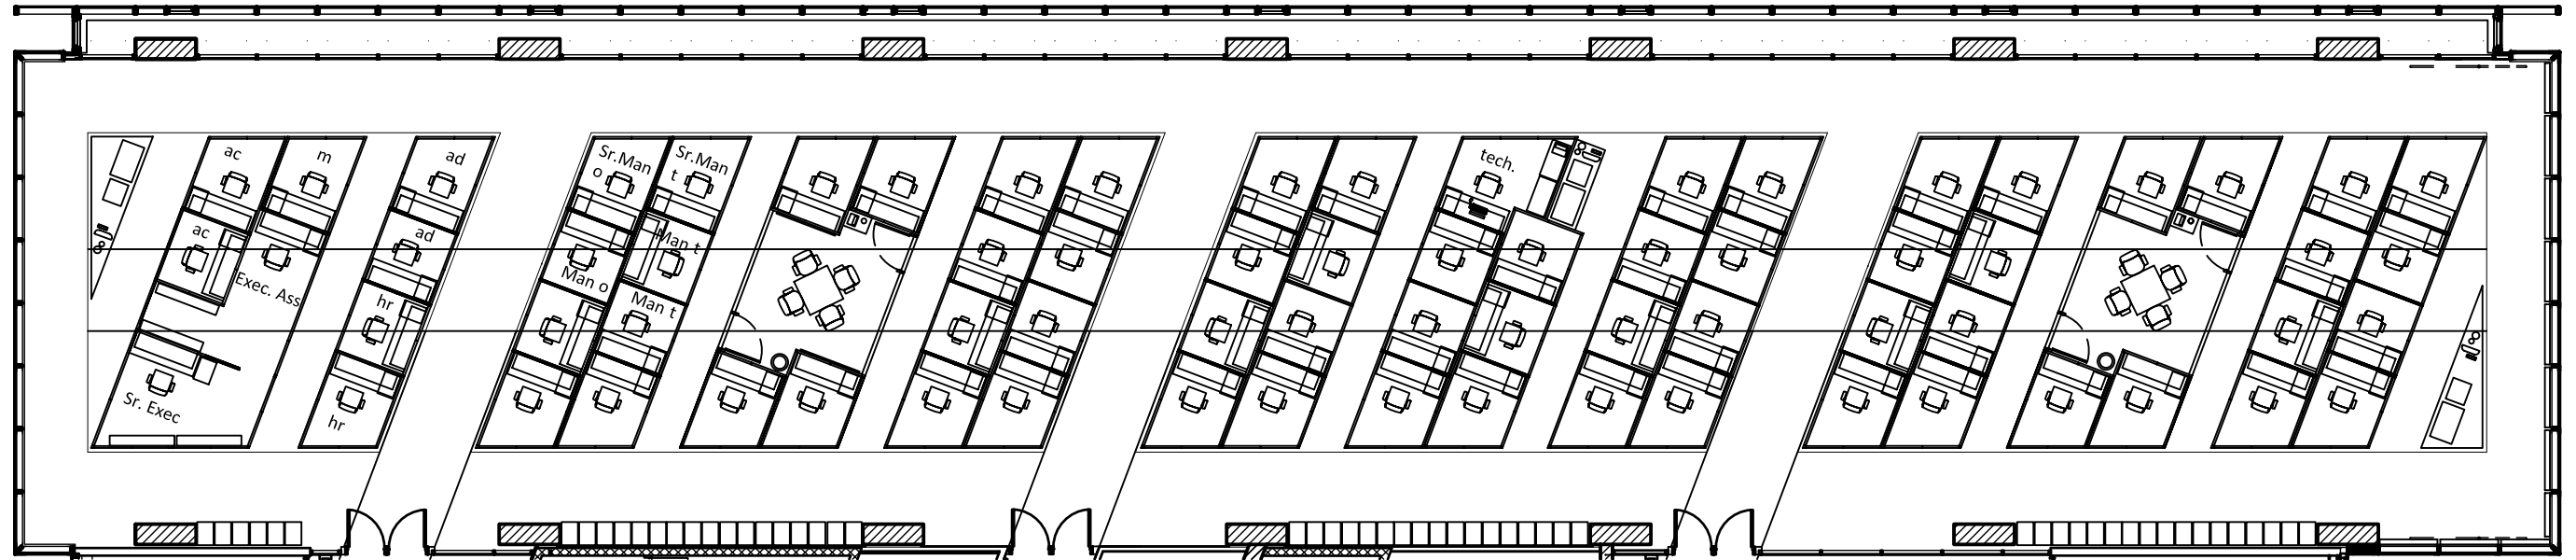

JAPANESE WORKPLACE FLOOR PLAN  
SCALE: N.T.S

CANADIAN WORKPLACE ACTIVITY SPACE FLOOR PLAN  
SCALE: N.T.S

JAPANESE WORKPLACE ACTIVITY SPACE FLOOR PLAN  
SCALE: N.T.S

Legend

Sr. Exec	Senior Executive
Sr. Man	Senior Management
Man	Management
o	Outsourcing Consultant or Analyst
t	Technology Consultant or Analyst
m	Marketing & Communications
hr	Human Resources
ac	Accounting & Finance
ad	Administration
exec.ass	Senior Executive Assistant
tech	Technologist

CANADIAN WORKPLACE FLOOR PLAN  
SCALE: N.T.S

CANADIAN WORKPLACE ACTIVITY SPACE FLOOR PLAN  
SCALE: N.T.S

CANADIAN WORKPLACE ACTIVITY SPACE FLOOR PLAN  
SCALE: N.T.S

Legend

Sr. Exec	Senior Executive
Sr. Man	Senior Management
Man	Management
o	Outsourcing Consultant or Analyst
t	Technology Consultant or Analyst
m	Marketing & Communications
hr	Human Resources
ac	Accounting & Finance
ad	Administration
exec.ass	Senior Executive Assistant
tech	Technologist

1 CANADIAN WORKPLACE SECTION VIEW LOOKING WEST  
SCALE: N.T.S

2 CANADIAN WORKPLACE SECTION VIEW LOOKING EAST  
SCALE: N.T.S

WORKPLACE RECEPTION PERSPECTIVE VIEW LOOKING SOUTH

WORKPLACE RECEPTION PERSPECTIVE VIEW LOOKING SOUTH WEST

CANADIAN WORKSTATION

CANADIAN WORKSPACE PERSPECTIVE VIEW LOOKING SOUTH EAST

**A** RIBBON CEILING DETAIL: EXONOMETRIC VIEW  
SCALE: N.T.S

RIBBON DETAIL ELEVATION VIEW  
 SCALE: N.T.S