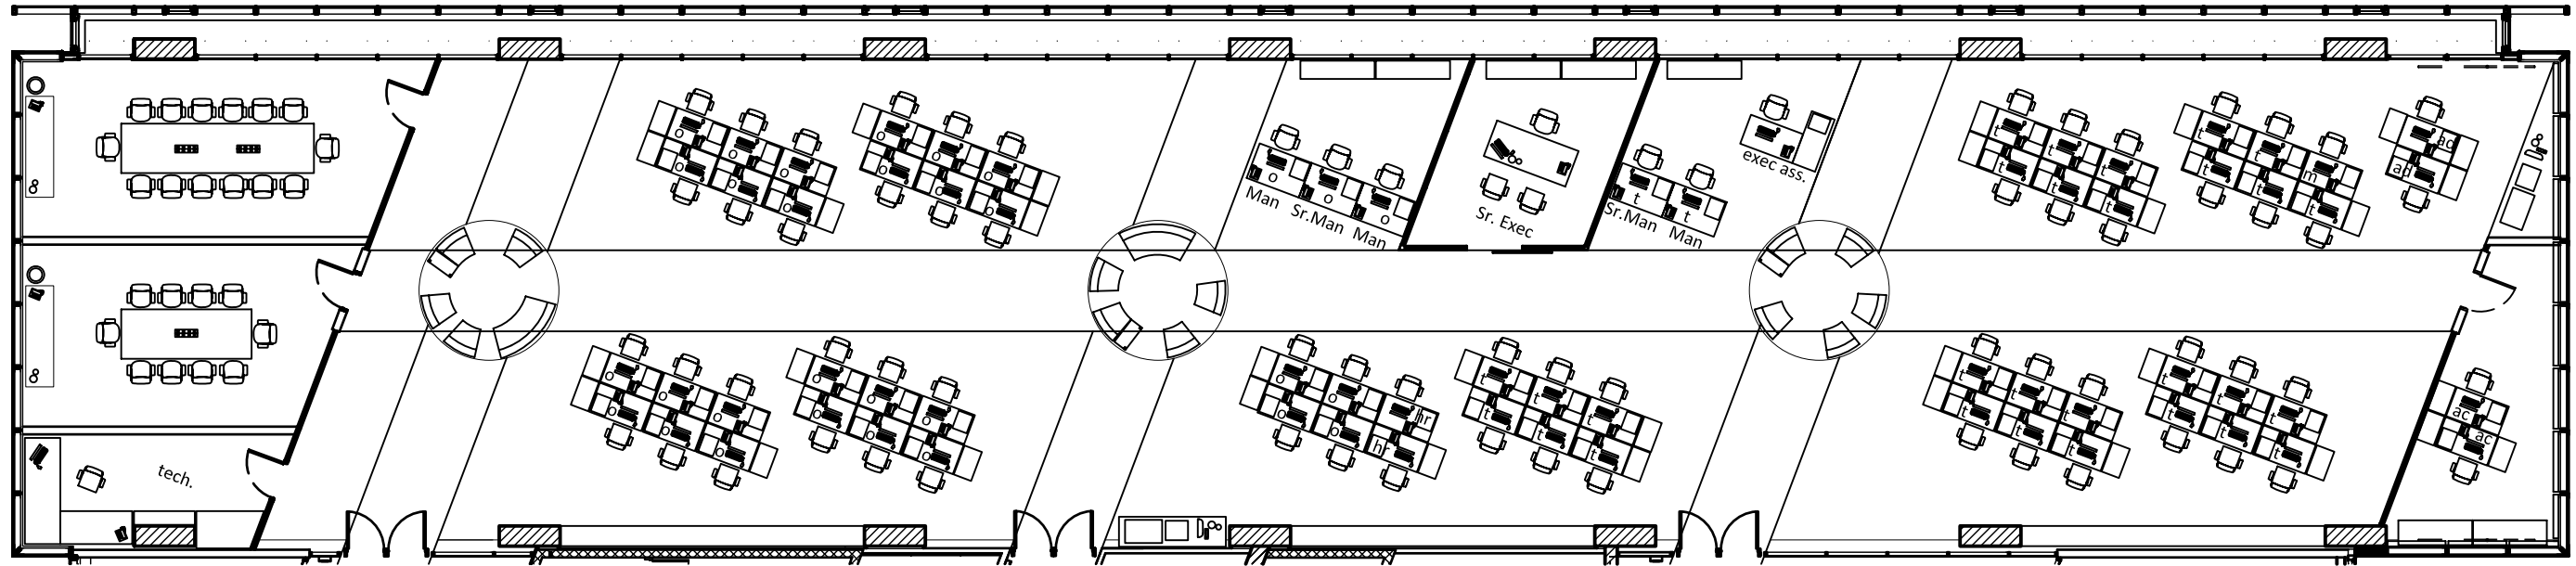

JAPANESE WORKPLACE FLOOR PLAN  
SCALE: N.T.S

CANADIAN WORKPLACE ACTIVITY SPACE FLOOR PLAN  
SCALE: N.T.S

JAPANESE WORKPLACE ACTIVITY SPACE FLOOR PLAN  
SCALE: N.T.S

Legend

Sr. Exec	Senior Executive
Sr. Man	Senior Management
Man	Management
o	Outsourcing Consultant or Analyst
t	Technology Consultant or Analyst
m	Marketing & Communications
hr	Human Resources
ac	Accounting & Finance
ad	Administration
exec.ass	Senior Executive Assistant
tech	Technologist

CANADIAN WORKPLACE FLOOR PLAN  
SCALE: N.T.S

CANADIAN WORKPLACE ACTIVITY SPACE FLOOR PLAN  
SCALE: N.T.S

CANADIAN WORKPLACE ACTIVITY SPACE FLOOR PLAN  
SCALE: N.T.S

Legend

Sr. Exec	Senior Executive
Sr. Man	Senior Management
Man	Management
o	Outsourcing Consultant or Analyst
t	Technology Consultant or Analyst
m	Marketing & Communications
hr	Human Resources
ac	Accounting & Finance
ad	Administration
exec.ass	Senior Executive Assistant
tech	Technologist

1 CANADIAN WORKPLACE SECTION VIEW LOOKING WEST  
SCALE: N.T.S

2 CANADIAN WORKPLACE SECTION VIEW LOOKING EAST  
SCALE: N.T.S

WORKPLACE RECEPTION PERSPECTIVE VIEW LOOKING SOUTH

WORKPLACE RECEPTION PERSPECTIVE VIEW LOOKING SOUTH WEST

CANADIAN WORKSTATION

CANADIAN WORKSPACE PERSPECTIVE VIEW LOOKING SOUTH EAST

**A** RIBBON CEILING DETAIL: EXONOMETRIC VIEW  
SCALE: N.T.S

RIBBON DETAIL ELEVATION VIEW  
 SCALE: N.T.S